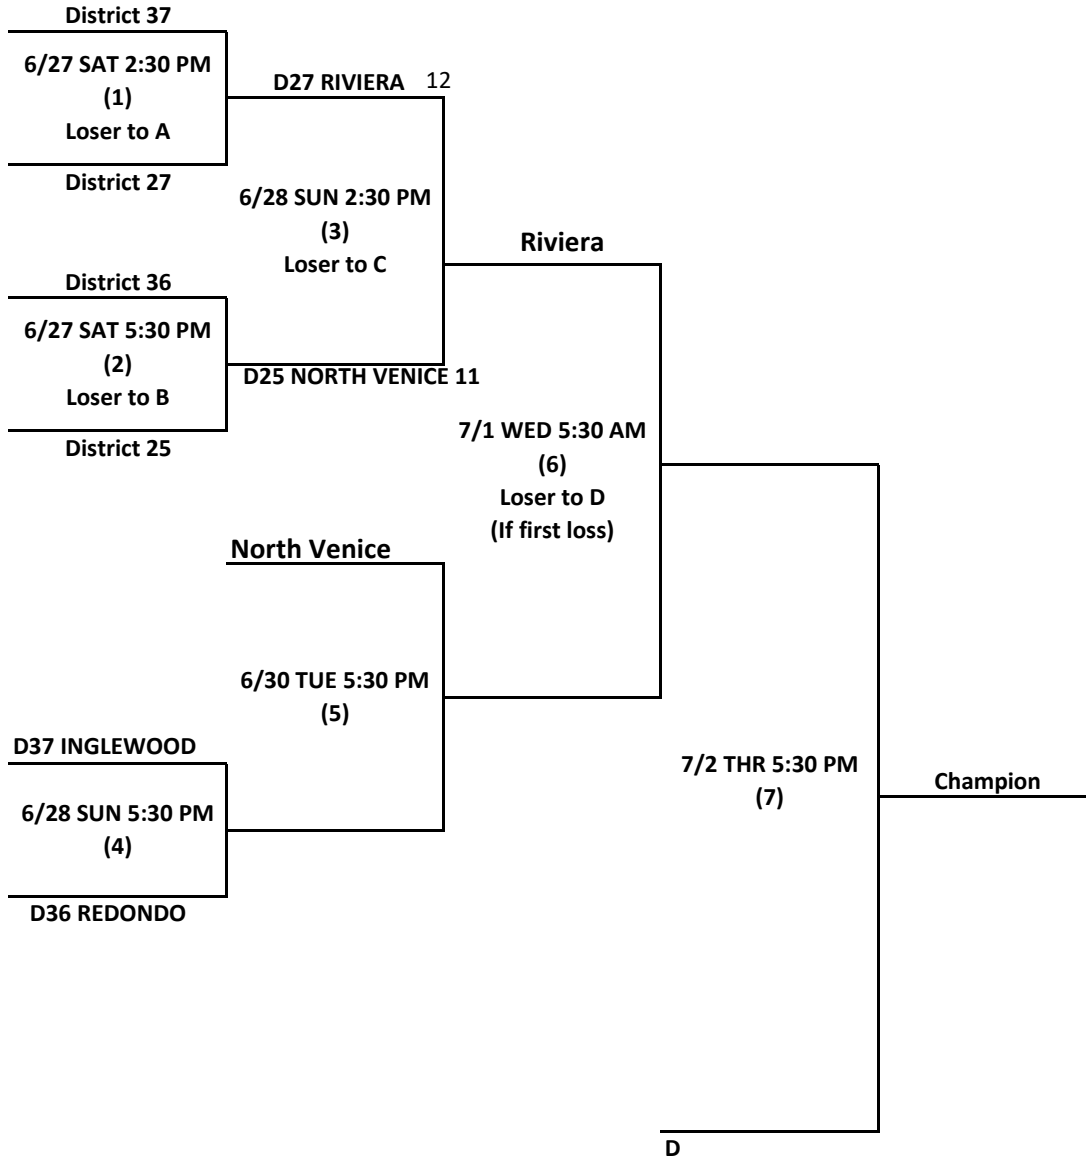

# 2026 Section 4 Intermediate (50/70) Baseball All-Stars

www.cad27.com

District #	League
25	
27	
36	
37	

All Games @ Riviera Little League  
Field Location: 23600 Ocean Ave, Torrance  
All games on field A